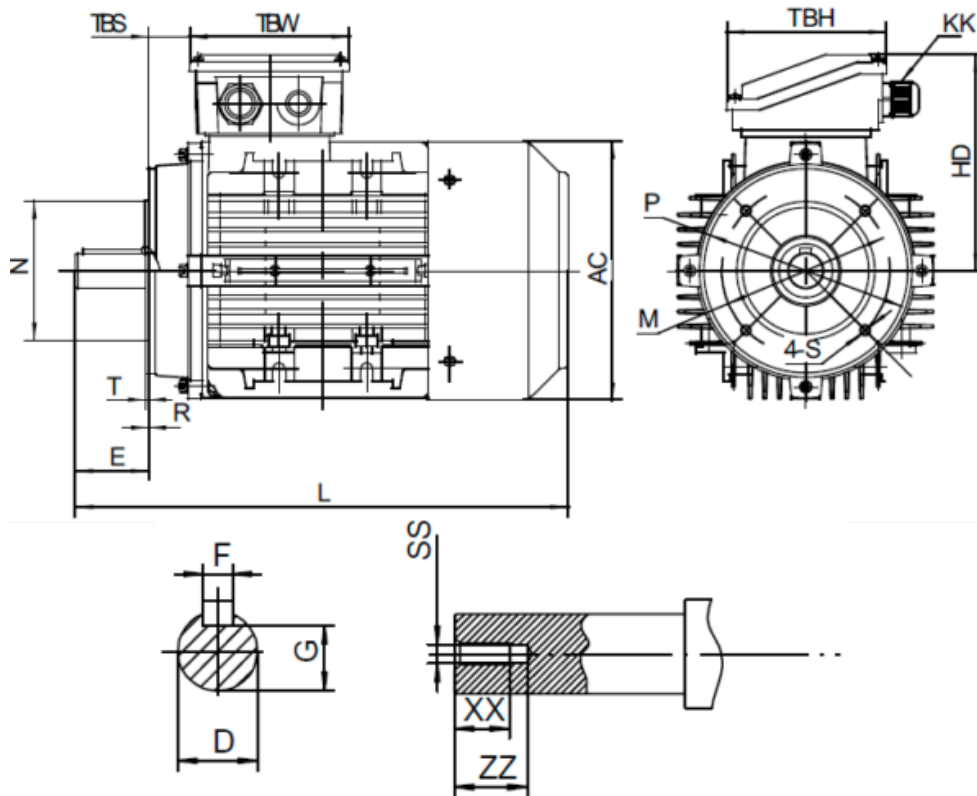

Data Sheet

Article number: 25180110042540

Description: Kleedrive T3A 160M-4 11.0kw 1400 rpm UL/CSA
3x400/690V 50 HZ IP55 B14 Eff=91,4%

Measures

AA = 314	L = 616/660	TBH = 148
AC = Ø314	M = Ø215	TBS = 64
AD = 391	N = Ø180	TBW = 148
D = Ø42	P = Ø250	XX = 36
E = 110	R = 0	ZZ = 45
F = 12	S = M12	
G = 37	SS = M16	
HD = 231	T = 4	